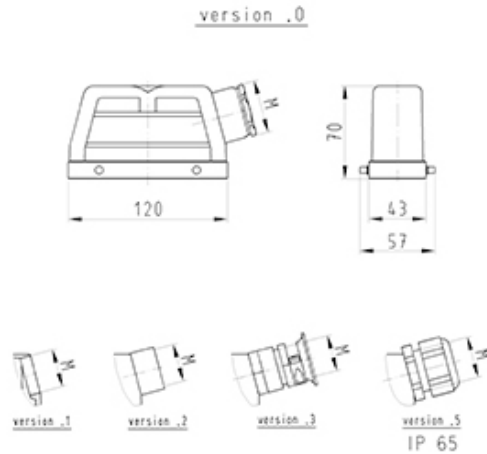

Datasheet

Item No. 70.350.2435.1

Hood BAS GOT GA 24 M25 50 A1

revos BASIC 500V size 24 hood with threaded collar M25, lateral cable entry, double locking lever

Item No.	70.350.2435.1
EAN	4015573598713
order unit	1 Piece(s)

Approvals

Technical data

General

ArticlePrice	udp_no_price
Nominal voltage	500
Housing material	Aluminium
Colour	Grey
Surface	With powder coating
Degree of protection (IP)	Other
UV resistant	Yes
Inflammability class of insulation material acc. with UL94	Other
Operating temperature range min.	-40 °C
Operating temperature range max.	120 °C

Model

DIN-size	24
Model	male
Locking mechanism	Double locking levers
Cable entry	Sideways
Type of cable	Thread
With cable screw gland	No
Thread size M	25
Hinged lid	No
EMC-version	No

Drawings